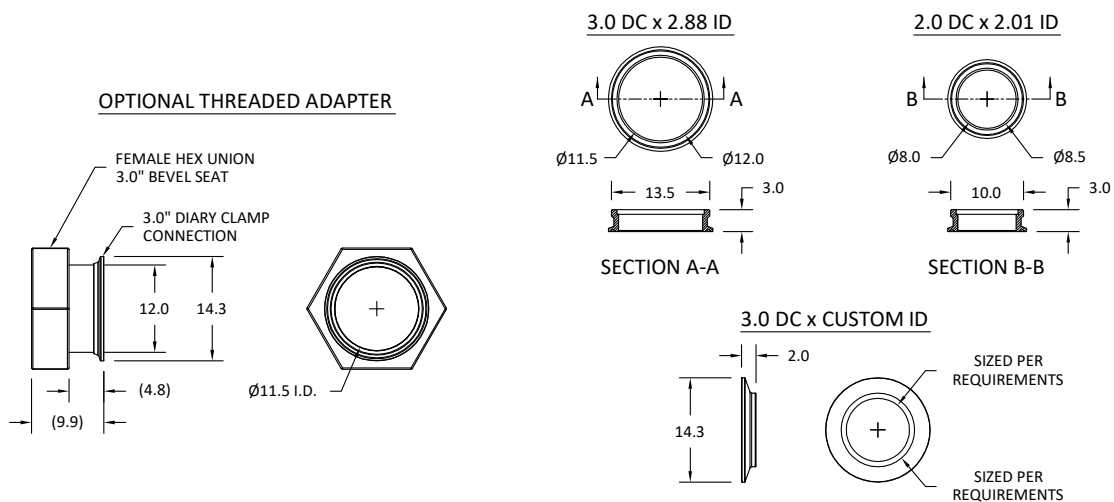

TDO ADAPTER VARIATIONS FOR CONNECTING TO EXISTING EQUIPMENT

7/27/2020

Due to continuous improvements, specifications subject to change without notice.

© 2020 TUCS Equipment. All Rights Reserved. Printed in the USA.