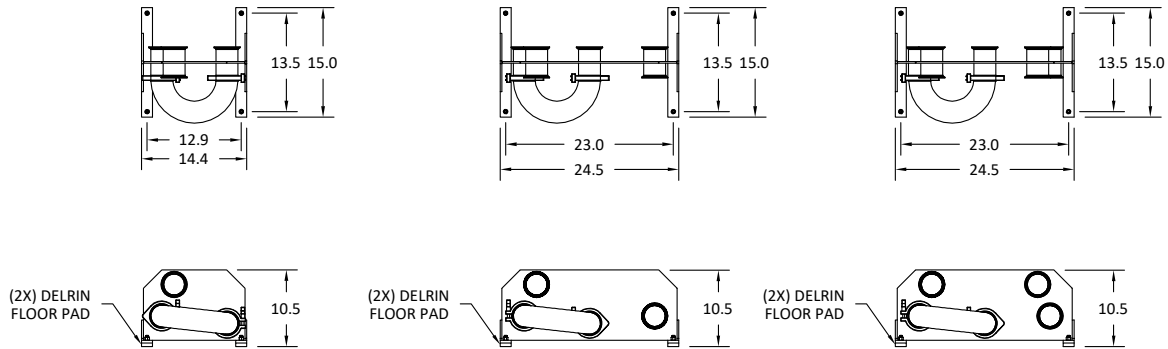

### CONSTRUCTION & FEATURES

16 GA, 316 stainless steel construction with tabs for anchoring to floor ■ Designed per Kitchen Consultants floor plan to accommodate kettles to left and right of Tucs Vertical Form-Fill-Seal packaging machine ■ Connects via 3" diameter Dairy Clamps to Sanitary flexible infeed hose from Tucs Vertical Form-Fill-Seal packaging machine ■ Modular section of 316 stainless tubing connect to drop down valves on adjacent kettles, verify dairy clamp outlet or threaded connection

### TEMNFLD-02 COMPONENTS

QTY	DESCRIPTION
1	MANIFOLD ASSY, 3 PORT, 2 KETTLE
1	Ø3.00 DC X 180° ELBOW
2	DAIRY CLAMP, HEAVY DUTY, Ø3.00 DC
2	DAIRY GASKET, Ø3.00 DC BUNA

### TEMNFLD-03 COMPONENTS

QTY	DESCRIPTION
1	MANIFOLD ASSY, 4 PORT, 3 KETTLE
1	Ø3.00 DC X 180° ELBOW
2	DAIRY CLAMP, HEAVY DUTY, Ø3.00 DC
2	DAIRY GASKET, Ø3.00 DC BUNA

### TEMNFLD-04 COMPONENTS

QTY	DESCRIPTION
1	MANIFOLD ASSY, 5 PORT, 4 KETTLE
1	Ø3.00 DC X 180° ELBOW
2	DAIRY CLAMP, HEAVY DUTY, Ø3.00 DC
2	DAIRY GASKET, Ø3.00 DC BUNA